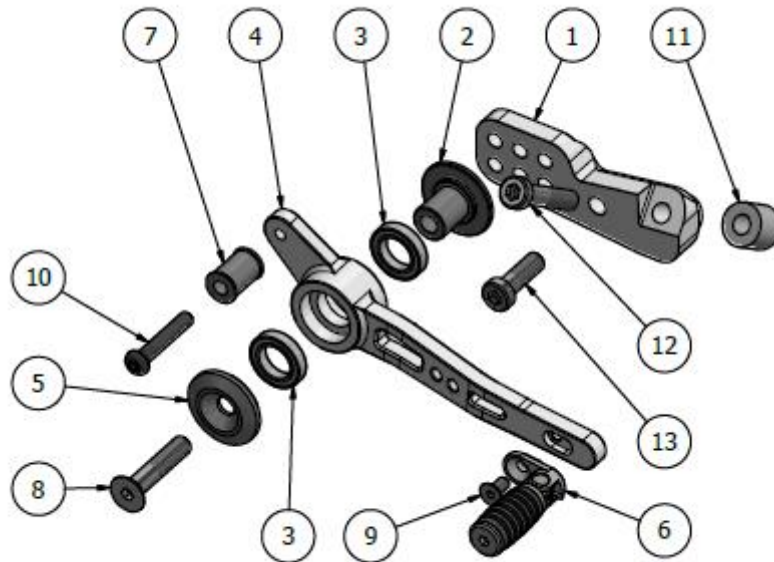

Parts overview footrest system alpha Racing EVO 2015-

Footrest right:

POS-NR.	BENENNUNG	BESCHREIBUNG	MENGE
1	4671A230A00	Base plate	1
2	4671A231A00	Base plate left side	1
3	4671A021A00	Grooved ball bearing 6802 RS, 24x15x5	2
4	4671A232A00	Brake lever	1
5	4671A235A00	Footpeg	1
6	4671A233A02	Folding lever right brake	1
7	4671A018A00	End cap footpeg	1
8	0711V009B00	Allen head bolt M8x18 DIN 6912	2
9	0711A005S01	Allen screw filister head M5x10, ISO 7991, zp	1
10	0711G005A02	Head cap screw M5x20-KU GN 913.5	1
11	0711A005M04	Hex nut M5 low ISO 4035, zinc-plated	1
12	0711V008B03	Allen head bolt M8x20, DIN 6912, 8.8	2
13	0711A008B06	Allen head bolt M8x35, DIN 6912, 8.8	1

Footrest left:

POS-NR.	BENENNUNG	BESCHREIBUNG	MENGE
1	4671A230A00	Base plate	1
2	4671A237A00	Base plate left	1
3	4671A007B00	Heel protection	1
4	4671A235A00	Footpeg	1
5	0711V009B00	Allen head bolt M8x18 DIN 6912	2
6	0711V008B03	Allen head bolt M8x20, DIN 6912, 8.8	3
7	0711A005S01	Allen screw filister head M5x10, ISO 7991, zp	2
8	4671A018A00	End cap footpeg	1

POS-NR.	BENENNUNG	BESCHREIBUNG	MENGE
1	4671A245A00	Shift lever adapter	1
2	4671A240A00	Bushing left side	1
3	4671A021A00	Grooved ball bearing 6802 RS, 24 x 15 x 5	2
4	4671A239A00	Shift lever lef	1
5	4671A241A00	Retaining washer	1
6	4671A233A01	Folding lever left shift	1
7	4671A026A00	Spacer bushing	1
8	0711A008S07	Allen screw filister head M8x35,DIN 7991, zp	1
9	0711A005S01	Allen screw filister head M5x10,DIN 7991, zp	1
10	0711A006D07	Allen screw filister head M6x35	1
11	4671A243A00	Spacer bushing	1
12	0711V008B05	Allen head bolt M8x30, DIN 6912, 8.8	1
13	0711V008B04	Allen head bolt M8x25, DIN 6912	1