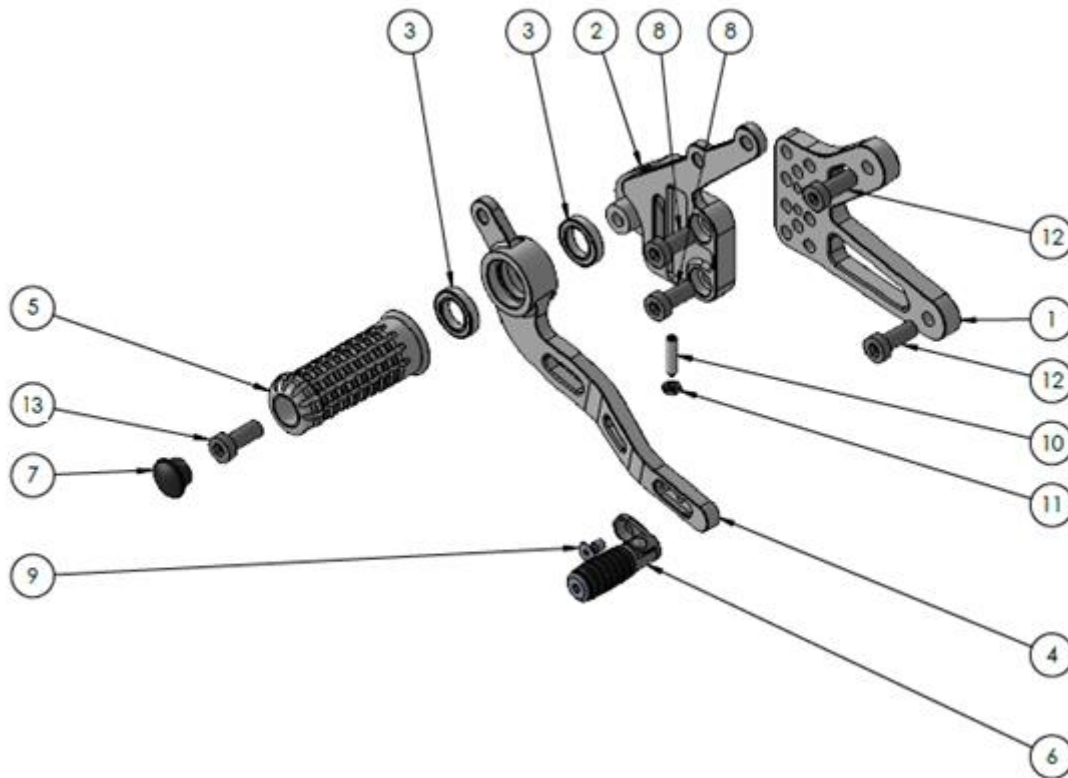

Parts overview footrest system alpha Racing EVO 2015-

Footrest right:

POS-NR.	BENENNUNG	BESCHREIBUNG	MENGE
1	4671A230A00	Base plate	1
2	4671A231A00	Base plate left side	1
3	4671A021A00	Grooved ball bearing 6802 RS, 24x15x5	2
4	4671A232A00	Brake lever	1
5	4671A235A00	Footpeg	1
6	4671A233A02	Folding lever right brake	1
7	4671A018A00	End cap footpeg	1
8	0711V009B00	Allen head bolt M8x18 DIN 6912	2
9	0711A005S01	Allen screw filister head M5x10, ISO 7991, zp	1
10	0711G005A02	Head cap screw M5x20-KU GN 913.5	1
11	0711A005M04	Hex nut M5 low ISO 4035, zinc-plated	1
12	0711V008B03	Allen head bolt M8x20, DIN 6912, 8.8	2
13	0711A008B06	Allen head bolt M8x35, DIN 6912, 8.8	1

Footrest left:

POS-NR.	BENENNUNG	BESCHREIBUNG	MENGE
1	4671A230A00	Base plate	1
2	4671A237A00	Base plate left	1
3	4671A007B00	Heel protection	1
4	4671A235A00	Footpeg	1
5	0711V009B00	Allen head bolt M8x18 DIN 6912	2
6	0711V008B03	Allen head bolt M8x20, DIN 6912, 8.8	3
7	0711A005S01	Allen screw filister head M5x10, ISO 7991, zp	2
8	4671A018A00	End cap footpeg	1

POS-NR.	BENENNUNG	BESCHREIBUNG	MENGE
1	4671A245A00	Shift lever adapter	1
2	4671A240A00	Bushing left side	1
3	4671A021A00	Grooved ball bearing 6802 RS, 24 x 15 x 5	2
4	4671A239A00	Shift lever lef	1
5	4671A241A00	Retaining washer	1
6	4671A233A01	Folding lever left shift	1
7	4671A026A00	Spacer bushing	1
8	0711A008S07	Allen screw filister head M8x35,DIN 7991, zp	1
9	0711A005S01	Allen screw filister head M5x10,DIN 7991, zp	1
10	0711A006D07	Allen screw filister head M6x35	1
11	4671A243A00	Spacer bushing	1
12	0711V008B05	Allen head bolt M8x30, DIN 6912, 8.8	1
13	0711V008B04	Allen head bolt M8x25, DIN 6912	1