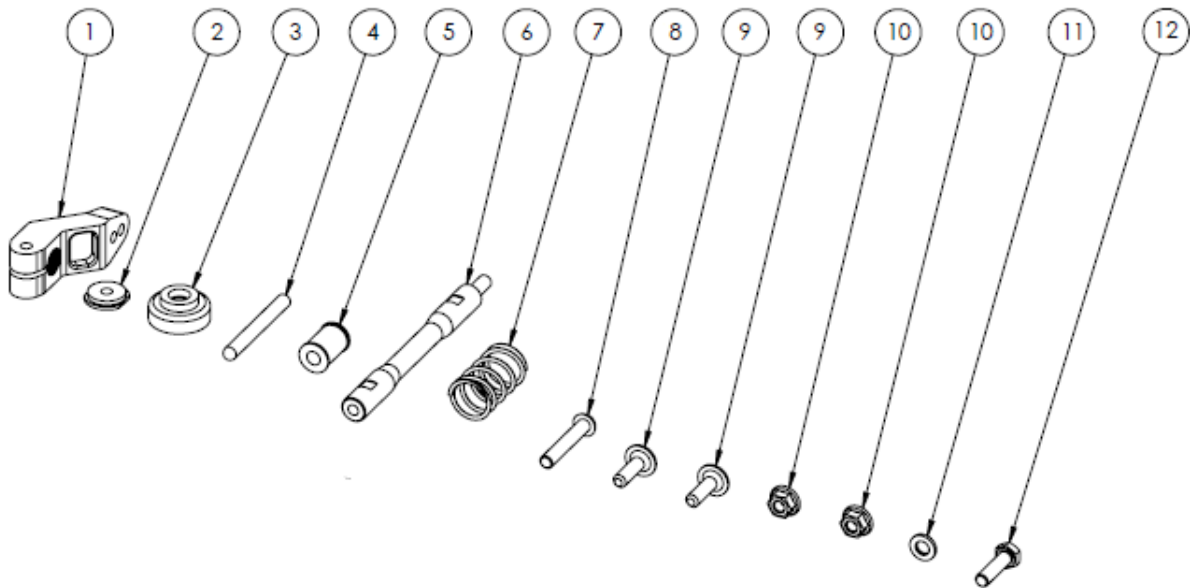

Parts overview footrest system alpha Racing EVO 2015-

Footrest right:

POS-NR.	BENENNUNG	BESCHREIBUNG	MENGE
1	4671A230A00	Base plate	1
2	4671A231A00	Base plate left side	1
3	4671A021A00	Grooved ball bearing 6802 RS, 24x15x5	2
4	4671A232A00	Brake lever	1
5	4671A235A00	Footpeg	1
6	4671A233A02	Folding lever right brake	1
7	4671A018A00	End cap footpeg	1
8	0711V009B00	Allen head bolt M8x18 DIN 6912	2
9	0711A005S01	Allen screw filister head M5x10, ISO 7991, zp	1
10	0711G005A02	Head cap screw M5x20-KU GN 913.5	1
11	0711A005M04	Hex nut M5 low ISO 4035, zinc-plated	1
12	0711V008B03	Allen head bolt M8x20, DIN 6912, 8.8	2
13	0711A008B06	Allen head bolt M8x35, DIN 6912, 8.8	1

Footrest left:

POS-NR.	BENENNUNG	BESCHREIBUNG	MENGE
1	4671A230A00	Base plate	1
2	4671A237A00	Base plate left	1
3	4671A007B00	Heel protection	1
4	4671A235A00	Footpeg	1
5	0711V009B00	Allen head bolt M8x18 DIN 6912	2
6	0711V008B03	Allen head bolt M8x20, DIN 6912, 8.8	3
7	0711A005S01	Allen screw filister head M5x10, ISO 7991, zp	2
8	4671A018A00	End cap footpeg	1

POS-NR.	BENENNUNG	BESCHREIBUNG	MENGE
1	4671A245A00	Shift lever adapter	1
2	4671A240A00	Bushing left side	1
3	4671A021A00	Grooved ball bearing 6802 RS, 24 x 15 x 5	2
4	4671A239A00	Shift lever lef	1
5	4671A241A00	Retaining washer	1
6	4671A233A01	Folding lever left shift	1
7	4671A026A00	Spacer bushing	1
8	0711A008S07	Allen screw filister head M8x35,DIN 7991, zp	1
9	0711A005S01	Allen screw filister head M5x10,DIN 7991, zp	1
10	0711A006D07	Allen screw filister head M6x35	1
11	4671A243A00	Spacer bushing	1
12	0711V008B05	Allen head bolt M8x30, DIN 6912, 8.8	1
13	0711V008B04	Allen head bolt M8x25, DIN 6912	1