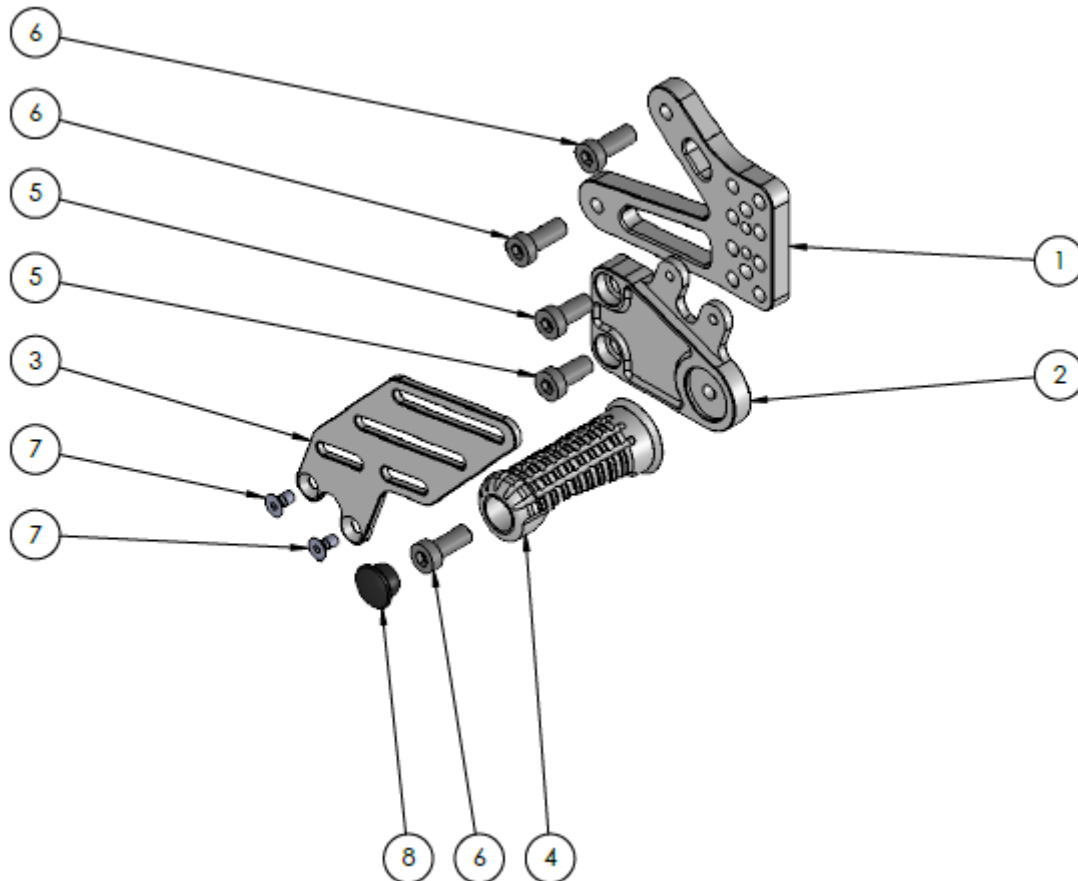

Parts overview footrest system alpha Racing EVO 2015-

Footrest right:

POS-NR.	BENENNUNG	BESCHREIBUNG	MENGE
1	4671A230A00	Base plate	1
2	4671A231A00	Base plate left side	1
3	4671A021A00	Grooved ball bearing 6802 RS, 24x15x5	2
4	4671A232A00	Brake lever	1
5	4671A235A00	Footpeg	1
6	4671A233A02	Folding lever right brake	1
7	4671A018A00	End cap footpeg	1
8	0711V009B00	Allen head bolt M8x18 DIN 6912	2
9	0711A005S01	Allen screw filister head M5x10, ISO 7991, zp	1
10	0711G005A02	Head cap screw M5x20-KU GN 913.5	1
11	0711A005M04	Hex nut M5 low ISO 4035, zinc-plated	1
12	0711V008B03	Allen head bolt M8x20, DIN 6912, 8.8	2
13	0711A008B06	Allen head bolt M8x35, DIN 6912, 8.8	1

Footrest left:

POS-NR.	BENENNUNG	BESCHREIBUNG	MENGE
1	4671A230A00	Base plate	1
2	4671A237A00	Base plate left	1
3	4671A007B00	Heel protection	1
4	4671A235A00	Footpeg	1
5	0711V009B00	Allen head bolt M8x18 DIN 6912	2
6	0711V008B03	Allen head bolt M8x20, DIN 6912, 8.8	3
7	0711A005S01	Allen screw filister head M5x10, ISO 7991, zp	2
8	4671A018A00	End cap footpeg	1

POS-NR.	BENENNUNG	BESCHREIBUNG	MENGE
1	4671A245A00	Shift lever adapter	1
2	4671A240A00	Bushing left side	1
3	4671A021A00	Grooved ball bearing 6802 RS, 24 x 15 x 5	2
4	4671A239A00	Shift lever lef	1
5	4671A241A00	Retaining washer	1
6	4671A233A01	Folding lever left shift	1
7	4671A026A00	Spacer bushing	1
8	0711A008S07	Allen screw filister head M8x35,DIN 7991, zp	1
9	0711A005S01	Allen screw filister head M5x10,DIN 7991, zp	1
10	0711A006D07	Allen screw filister head M6x35	1
11	4671A243A00	Spacer bushing	1
12	0711V008B05	Allen head bolt M8x30, DIN 6912, 8.8	1
13	0711V008B04	Allen head bolt M8x25, DIN 6912	1